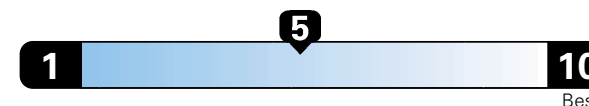

Fuel Economy and Environment

Gasoline Vehicle

Fuel Economy These estimates reflect new EPA methods beginning with 2017 models.

25 MPG
combined city/hwy
22 city 29 highway

Small SUV 2WD range from 16 to 120 MPGe.
The best vehicle rates 141 MPGe.

4.0 gallons per 100 miles

You spend
$2,250
in fuel costs
over 5 years
compared to the
average new vehicle.

Annual fuel cost
$1,950

Fuel Economy & Greenhouse Gas Rating (tailpipe only)